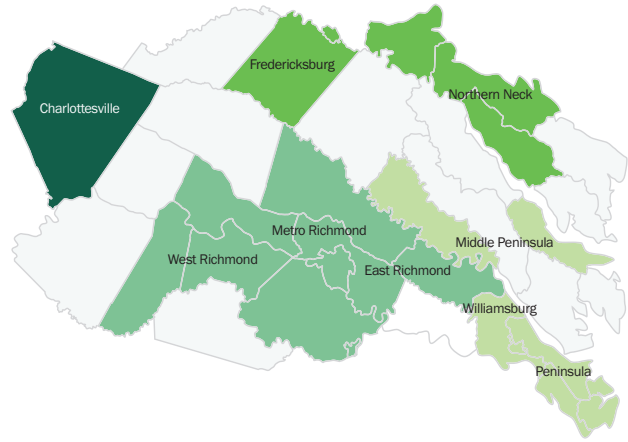

Krista Smith, Program Coordinator  
Peninsula Regional Animal Shelter, Newport News

Our teammates contributed more than 5,500 hours and thousands of dollars to more than 150 organizations in 2023. A sample of additional agencies, organizations, and events that C&F was proud to support include: